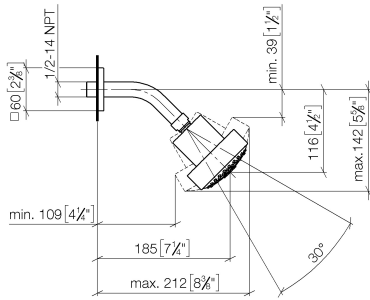

## Shower head - Chrome

IMO

28 508 980

- 200mm projection
- ball-joint pivotable through 30°
- Three settings: PURIFY RAIN, COMPACT SOFT FLOW, COMPACT AQUAPRESSURE FLOW, max. flow rate 9 l/min (at 3 bar)
- Function from: 7 l/min
- with anti-scale system
- spray head Ø 92mm
- rosette 60 x 60 mm
- 1/2" connection

### Recommended miscellaneous

- Concealed wall elbow -**
- max. recess depth 163 mm
  - min. recess depth 90 mm

35 085 970 90

28 508 980

mm [inches]

Flow rate chart

28 508 980

### Spare parts list

No.	Item Number	Name	Quantity used	Delivery time
1	09 27 98 003-00	rosette	1	10
2	09 31 11 048 90	pin	1	2
3	09 14 10 098 90	seal	1	2
4	09 11 03 011-00	connection	1	10
5	04 12 11 110 00-00	shower	1	10