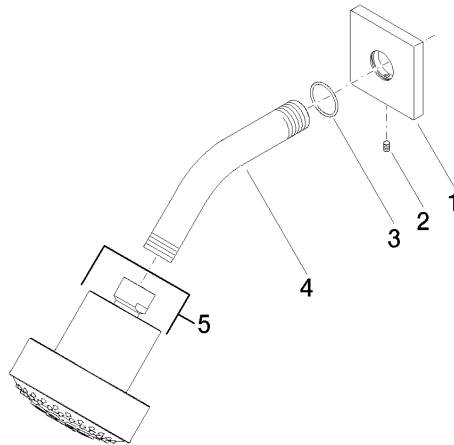

## Shower head - Chrome

IMO

28 508 980

- 200mm projection
- ball-joint pivotable through 30°
- Three settings: PURIFY RAIN, COMPACT SOFT FLOW, COMPACT AQUAPRESSURE FLOW, max. flow rate 9 l/min (at 3 bar)
- Function from: 7 l/min
- with anti-scale system
- spray head Ø 92mm
- rosette 60 x 60 mm
- 1/2" connection

### Recommended miscellaneous

- Concealed wall elbow -**
- max. recess depth 163 mm
  - min. recess depth 90 mm

35 085 970 90

28 508 980

mm [inches]

Flow rate chart

28 508 980

### Spare parts list

No.	Item Number	Name	Quantity used	Delivery time
1	09 27 98 003-00	rosette	1	10
2	09 31 11 048 90	pin	1	2
3	09 14 10 098 90	seal	1	2
4	09 11 03 011-00	connection	1	10
5	04 12 11 110 00-00	shower	1	10