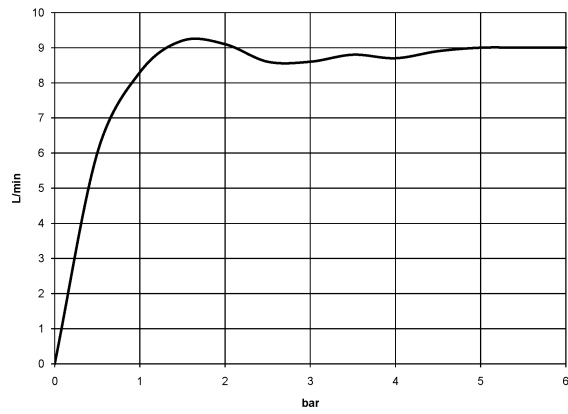

## Shower head - Chrome

IMO

28 508 980

- 200mm projection
- ball-joint pivotable through 30°
- Three settings: PURIFY RAIN, COMPACT SOFT FLOW, COMPACT AQUAPRESSURE FLOW, max. flow rate 9 l/min (at 3 bar)
- Function from: 7 l/min
- with anti-scale system
- spray head Ø 92mm
- rosette 60 x 60 mm
- 1/2" connection

### Recommended miscellaneous

- Concealed wall elbow -**
- max. recess depth 163 mm
  - min. recess depth 90 mm

35 085 970 90

28 508 980

mm [inches]

Flow rate chart

28 508 980

### Spare parts list

No.	Item Number	Name	Quantity used	Delivery time
1	09 27 98 003-00	rosette	1	10
2	09 31 11 048 90	pin	1	2
3	09 14 10 098 90	seal	1	2
4	09 11 03 011-00	connection	1	10
5	04 12 11 110 00-00	shower	1	10